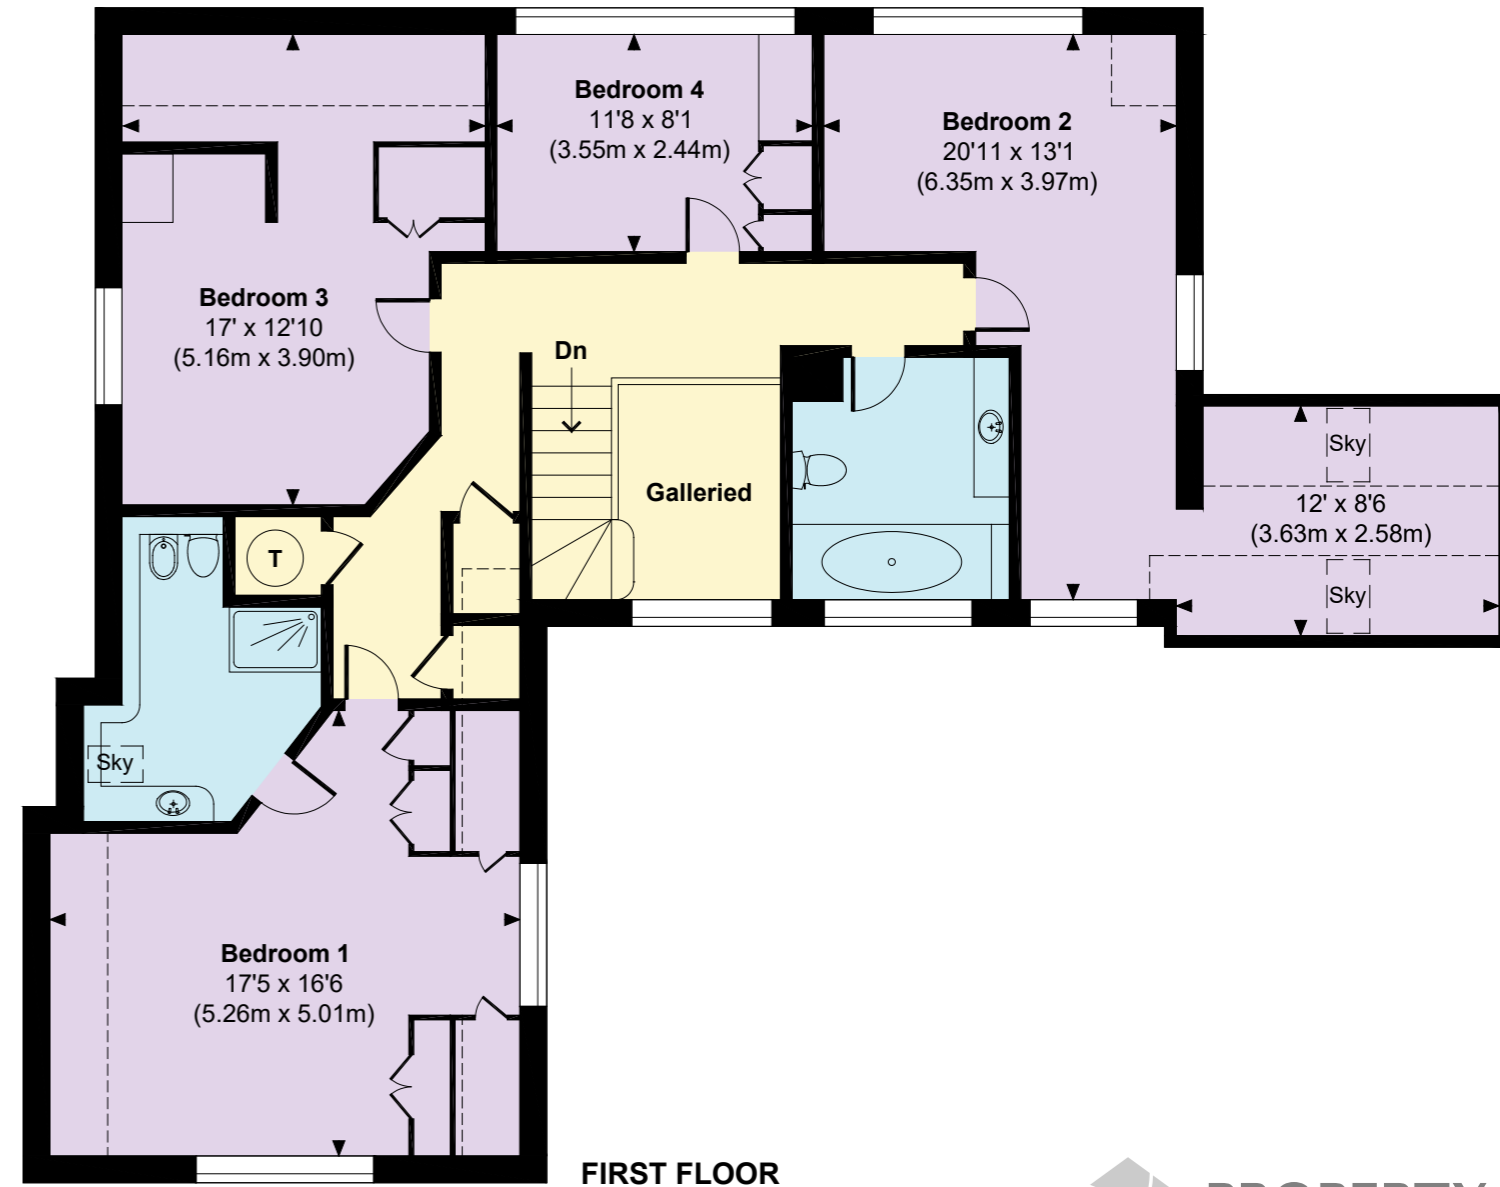

Juglans

Approximate Gross Internal Area

Total = 3096 Sq Ft / 287.58 Sq M

Includes areas with Restricted room height but excludes void.

GROUND FLOOR

FIRST FLOOR

Indicates restricted room height less than 1.5m.

© www.propertyfocus.co | Professional Property Photography & Floorplans

This plan is for illustrative purposes only and is not to scale. If specified, the Gross Internal Area (GIA), dimensions, North point orientation and the size and placement of features are approximate and should not be relied on as a statement of fact. No guarantee is given for the GIA and no responsibility is taken for any error, omission or misrepresentation.