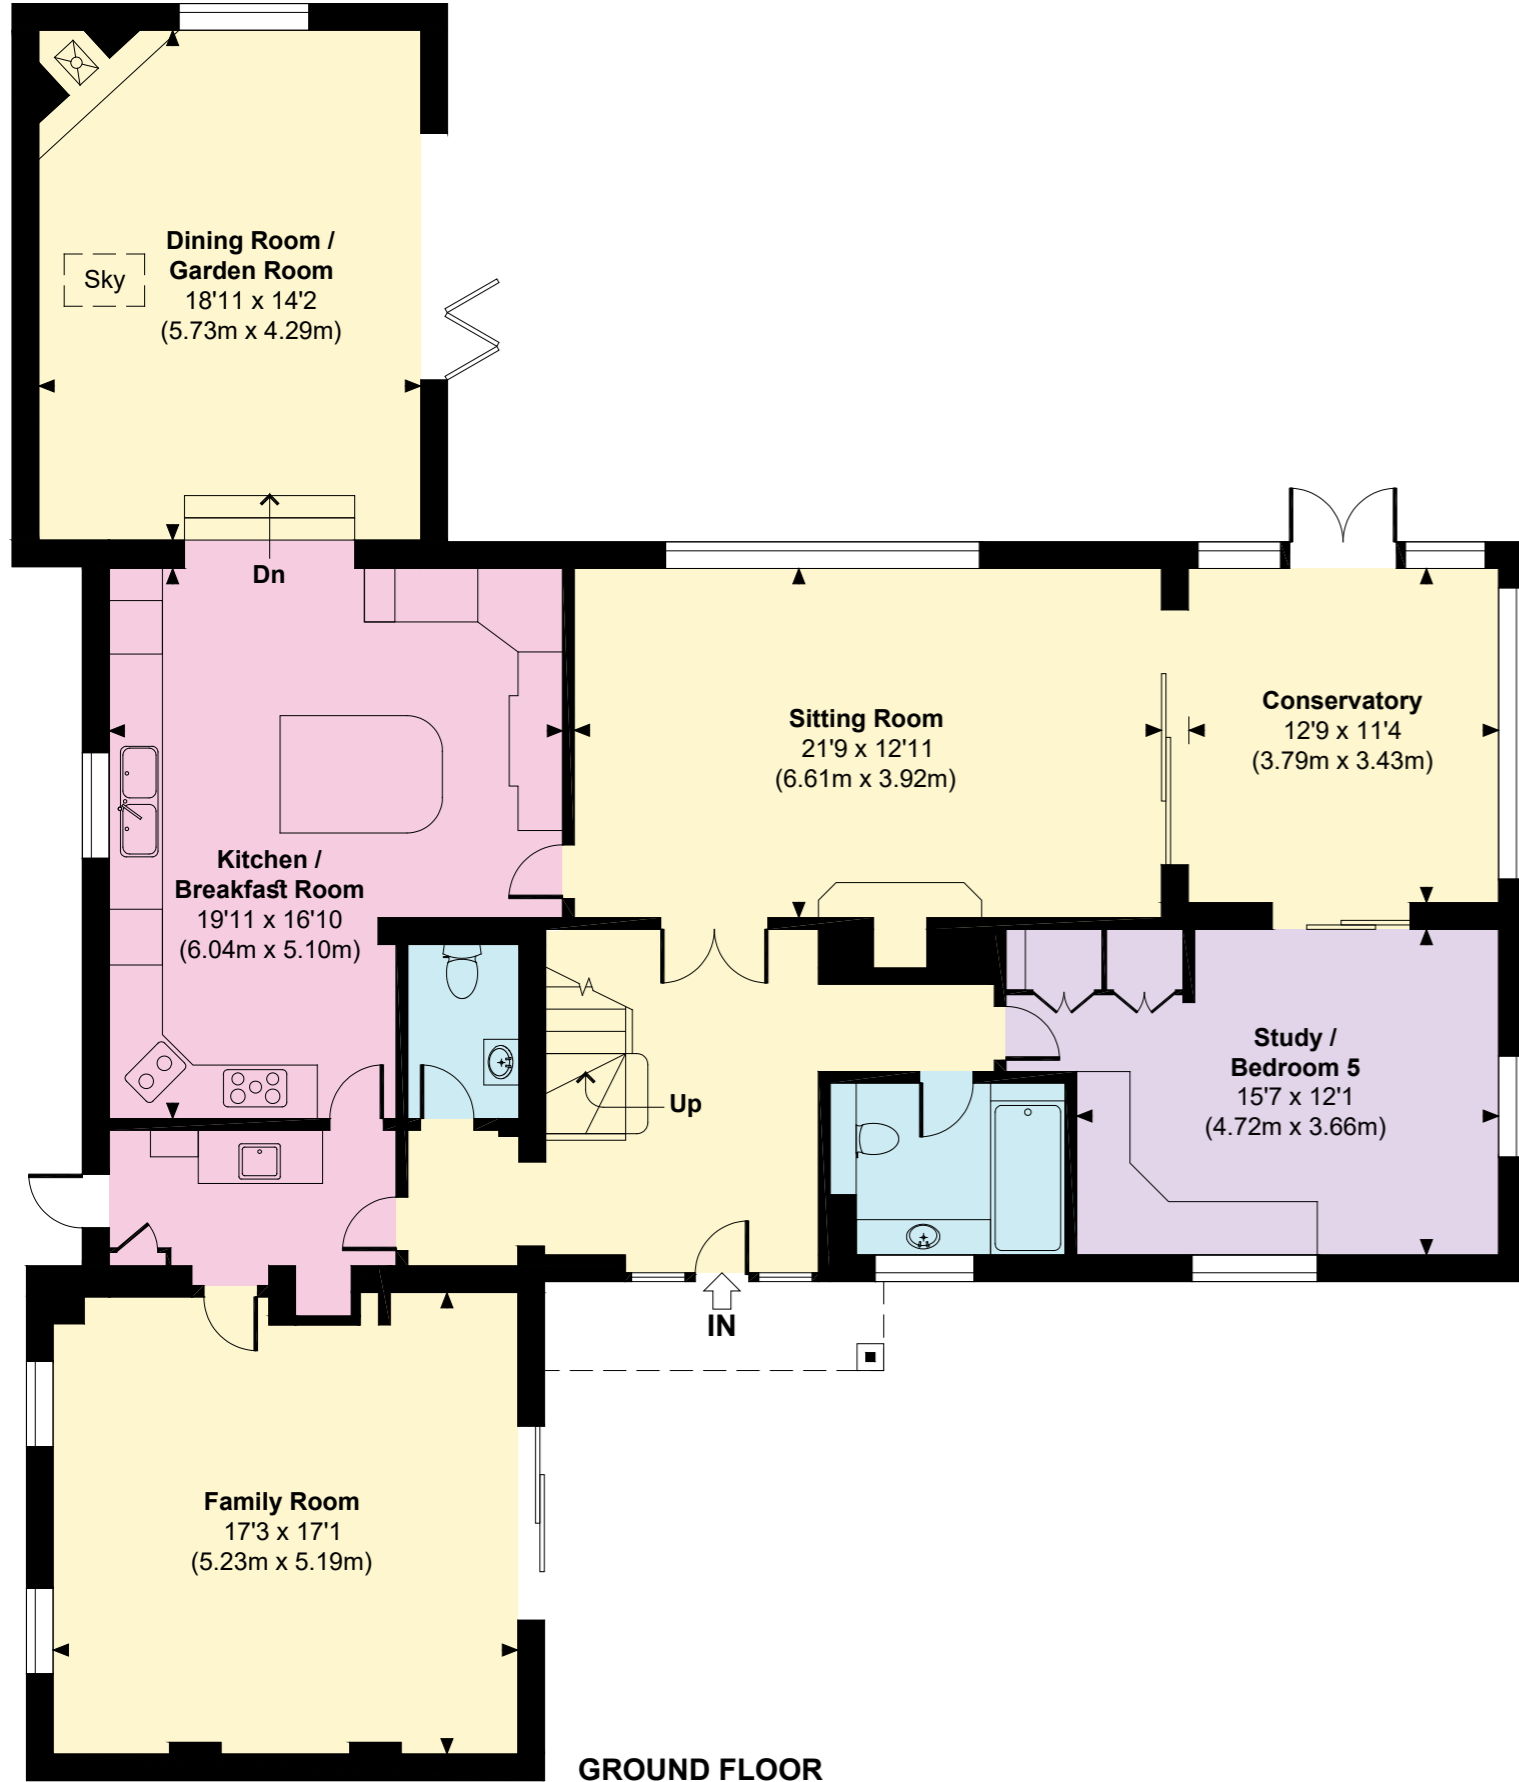

Juglans

Approximate Gross Internal Area

Total = 3096 Sq Ft / 287.58 Sq M

Includes areas with Restricted room height but excludes void.

GROUND FLOOR

FIRST FLOOR

Indicates restricted room height less than 1.5m.

© www.propertyfocus.co | Professional Property Photography & Floorplans

This plan is for illustrative purposes only and is not to scale. If specified, the Gross Internal Area (GIA), dimensions, North point orientation and the size and placement of features are approximate and should not be relied on as a statement of fact. No guarantee is given for the GIA and no responsibility is taken for any error, omission or misrepresentation.