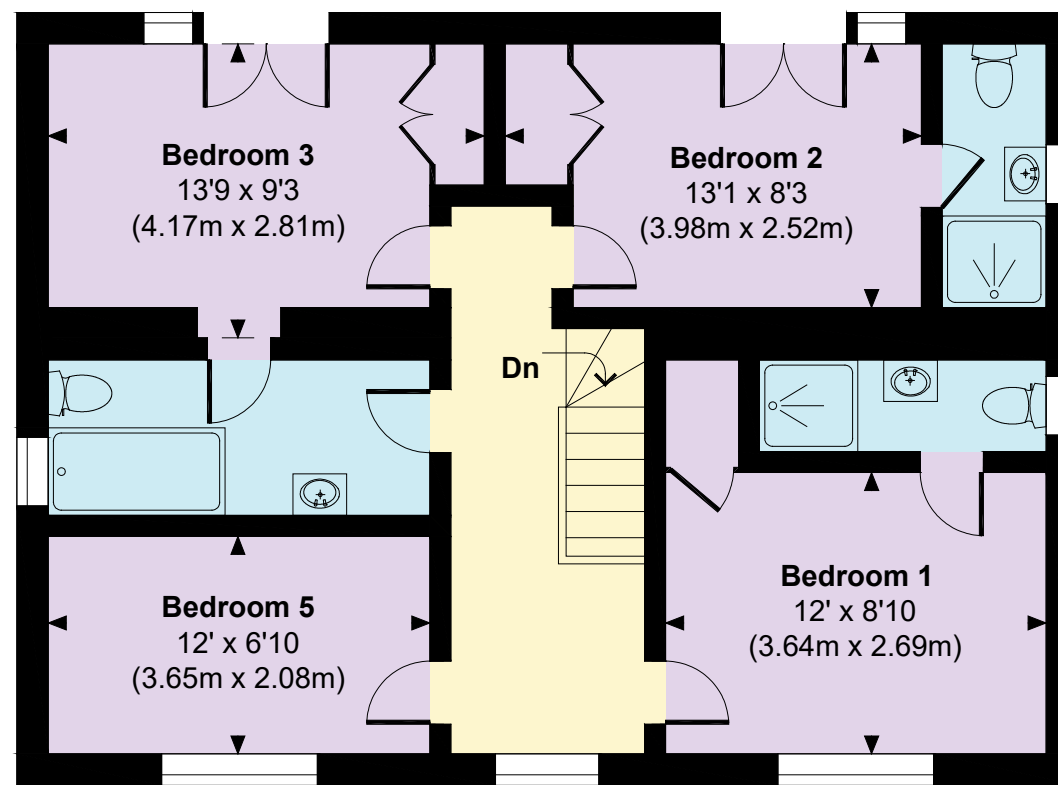

Kingfield House

Approximate Gross Internal Area

Main House = 2882 Sq Ft / 267.74 Sq M

Garage = 258 Sq Ft / 23.96 Sq M

Total = 3140 Sq Ft / 291.70 Sq M

Outbuildings are not shown in correct orientation or location.

Includes areas with restricted room height.

© www.propertyfocus.co | Professional Property Photography & Floorplans

This plan is for illustrative purposes only and is not to scale. If specified, the Gross Internal Area (GIA), dimensions, North point orientation and the size and placement of features are approximate and should not be relied on as a statement of fact. No guarantee is given for the GIA and no responsibility is taken for any error, omission or misrepresentation.