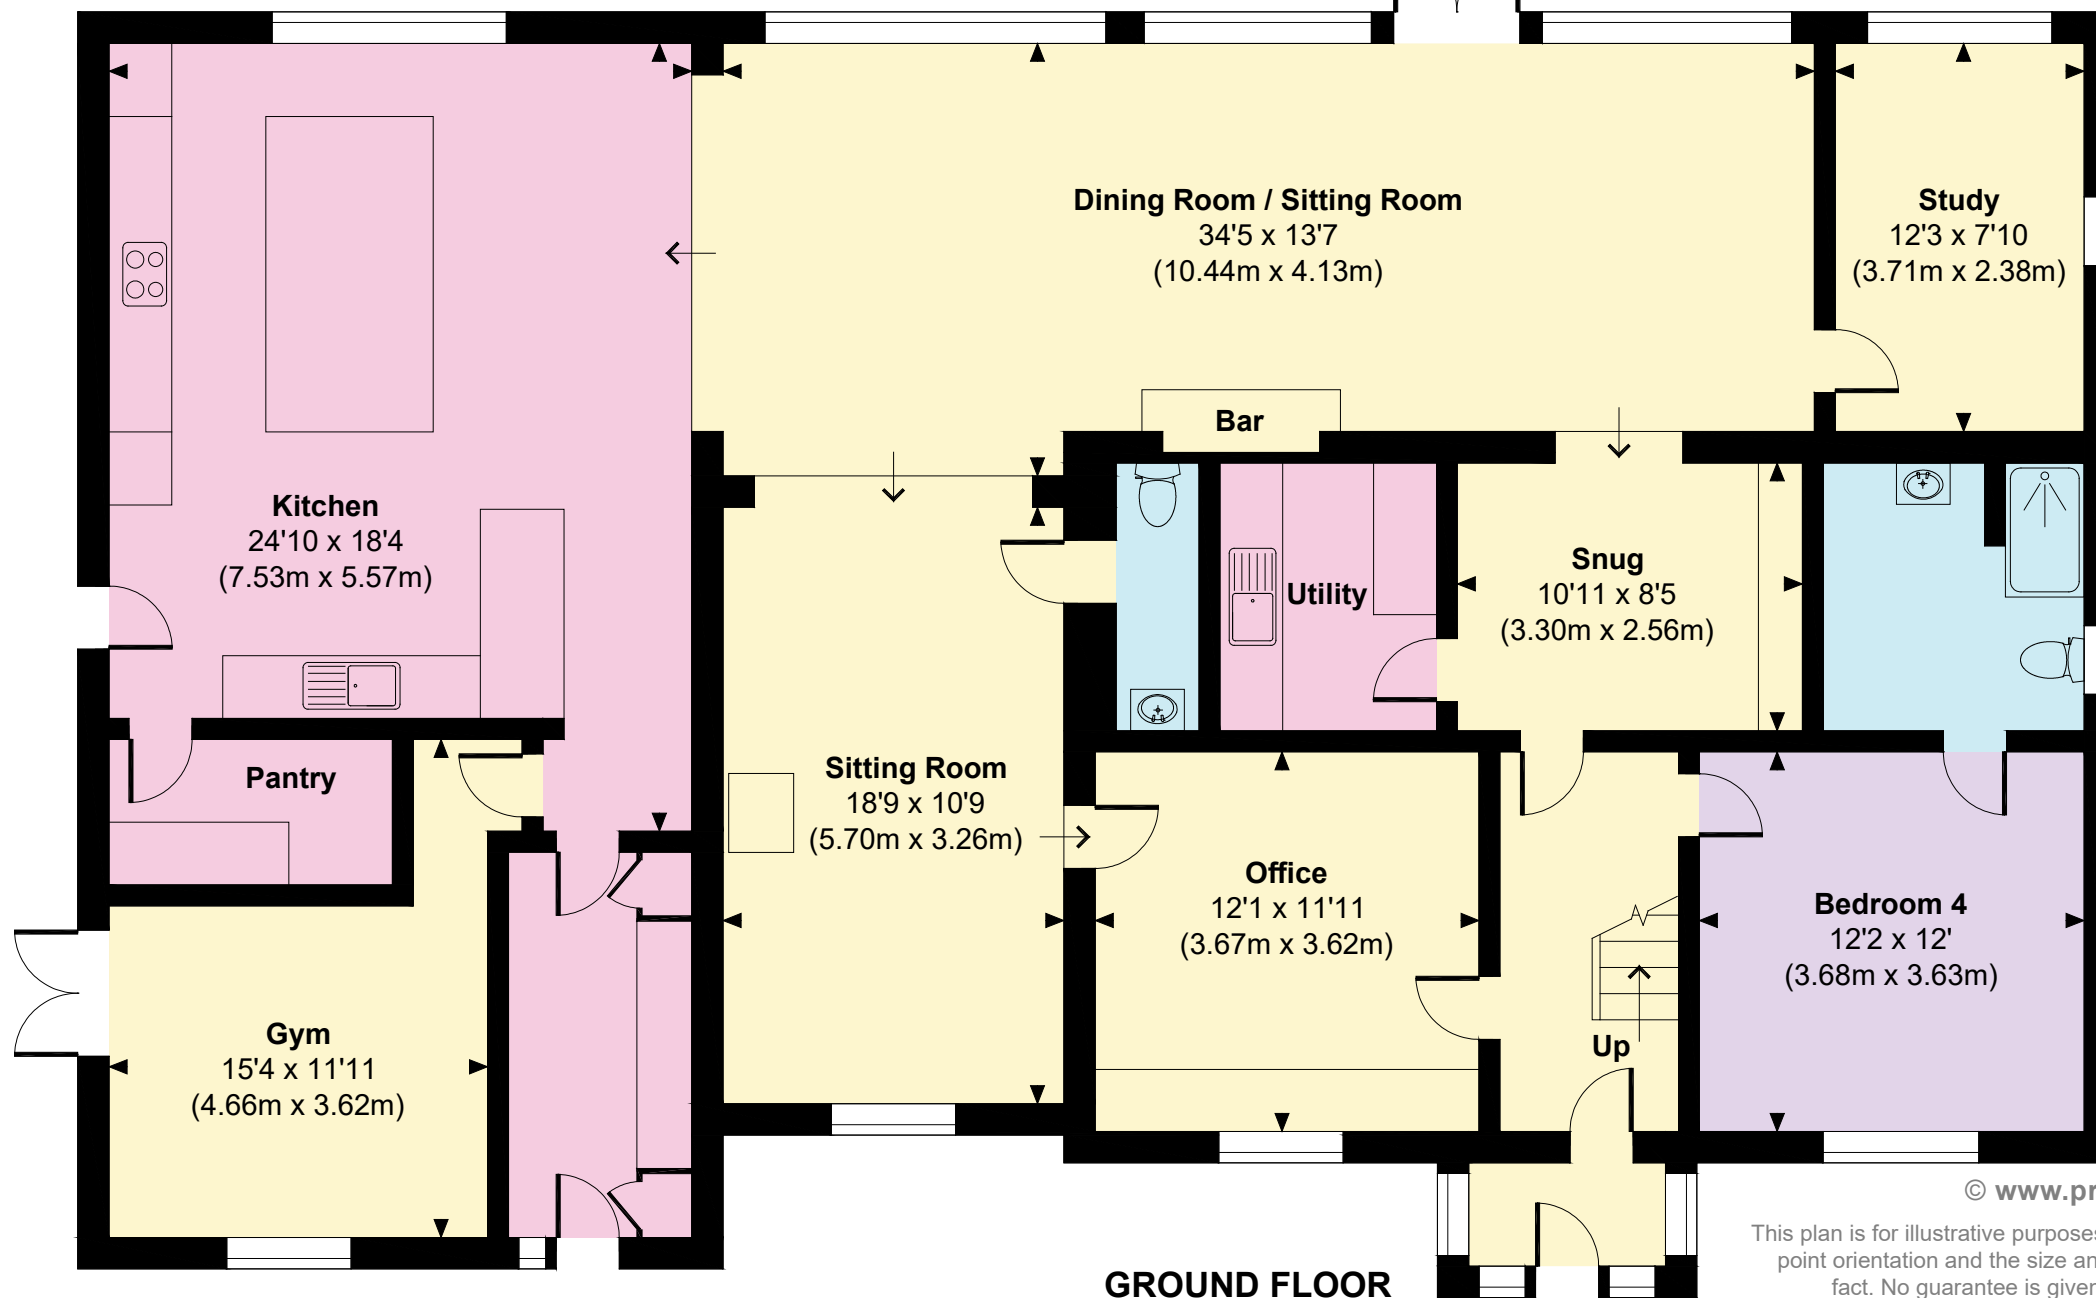

Kingfield House

Approximate Gross Internal Area

Main House = 2882 Sq Ft / 267.74 Sq M

Garage = 258 Sq Ft / 23.96 Sq M

Total = 3140 Sq Ft / 291.70 Sq M

Outbuildings are not shown in correct orientation or location.

Includes areas with restricted room height.

© www.propertyfocus.co | Professional Property Photography & Floorplans

This plan is for illustrative purposes only and is not to scale. If specified, the Gross Internal Area (GIA), dimensions, North point orientation and the size and placement of features are approximate and should not be relied on as a statement of fact. No guarantee is given for the GIA and no responsibility is taken for any error, omission or misrepresentation.