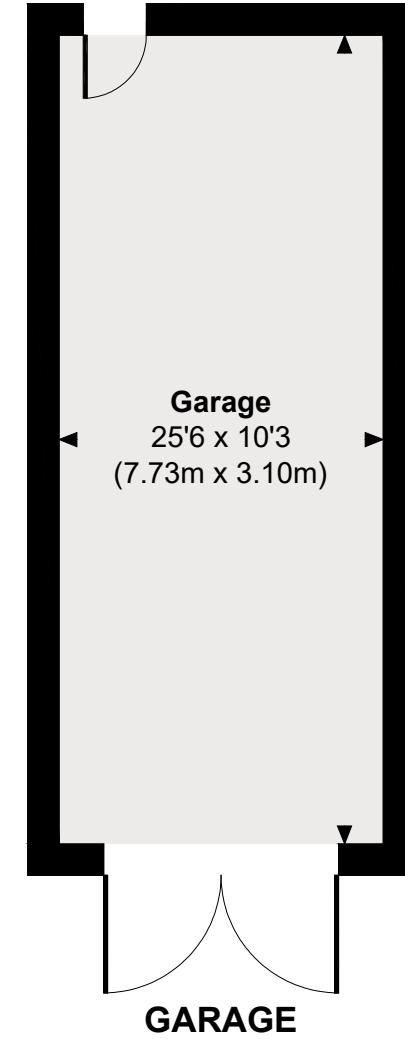

Kingfield House

Approximate Gross Internal Area

Main House = 2882 Sq Ft / 267.74 Sq M

Garage = 258 Sq Ft / 23.96 Sq M

Total = 3140 Sq Ft / 291.70 Sq M

Outbuildings are not shown in correct orientation or location.

Includes areas with restricted room height.

© www.propertyfocus.co | Professional Property Photography & Floorplans

This plan is for illustrative purposes only and is not to scale. If specified, the Gross Internal Area (GIA), dimensions, North point orientation and the size and placement of features are approximate and should not be relied on as a statement of fact. No guarantee is given for the GIA and no responsibility is taken for any error, omission or misrepresentation.