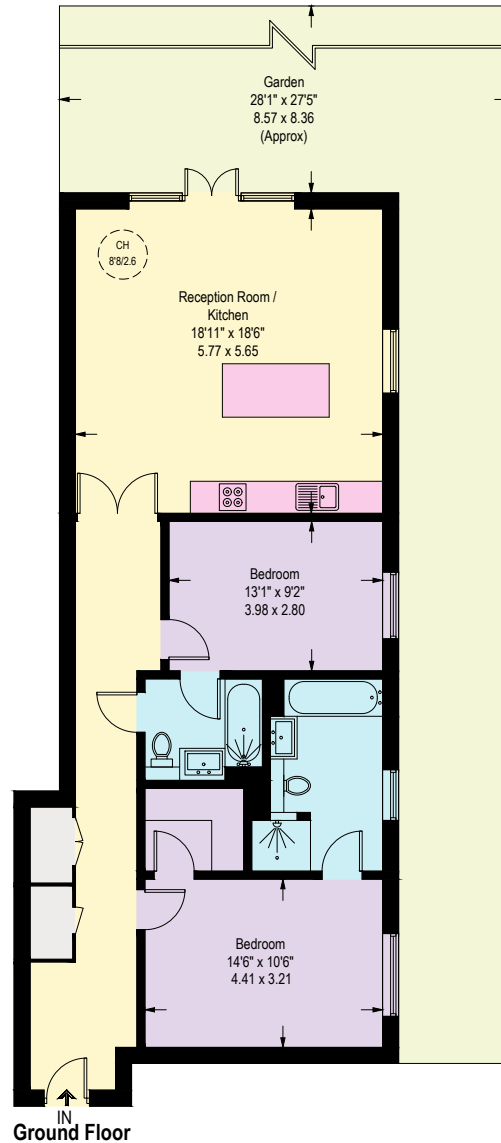

Atkinson Close, London, SW20

Approximate Gross Internal Area = 1033 sq ft / 96 sq m

Illustration for identification purposes only, measurements are approximate, not to scale. (ID1116277)