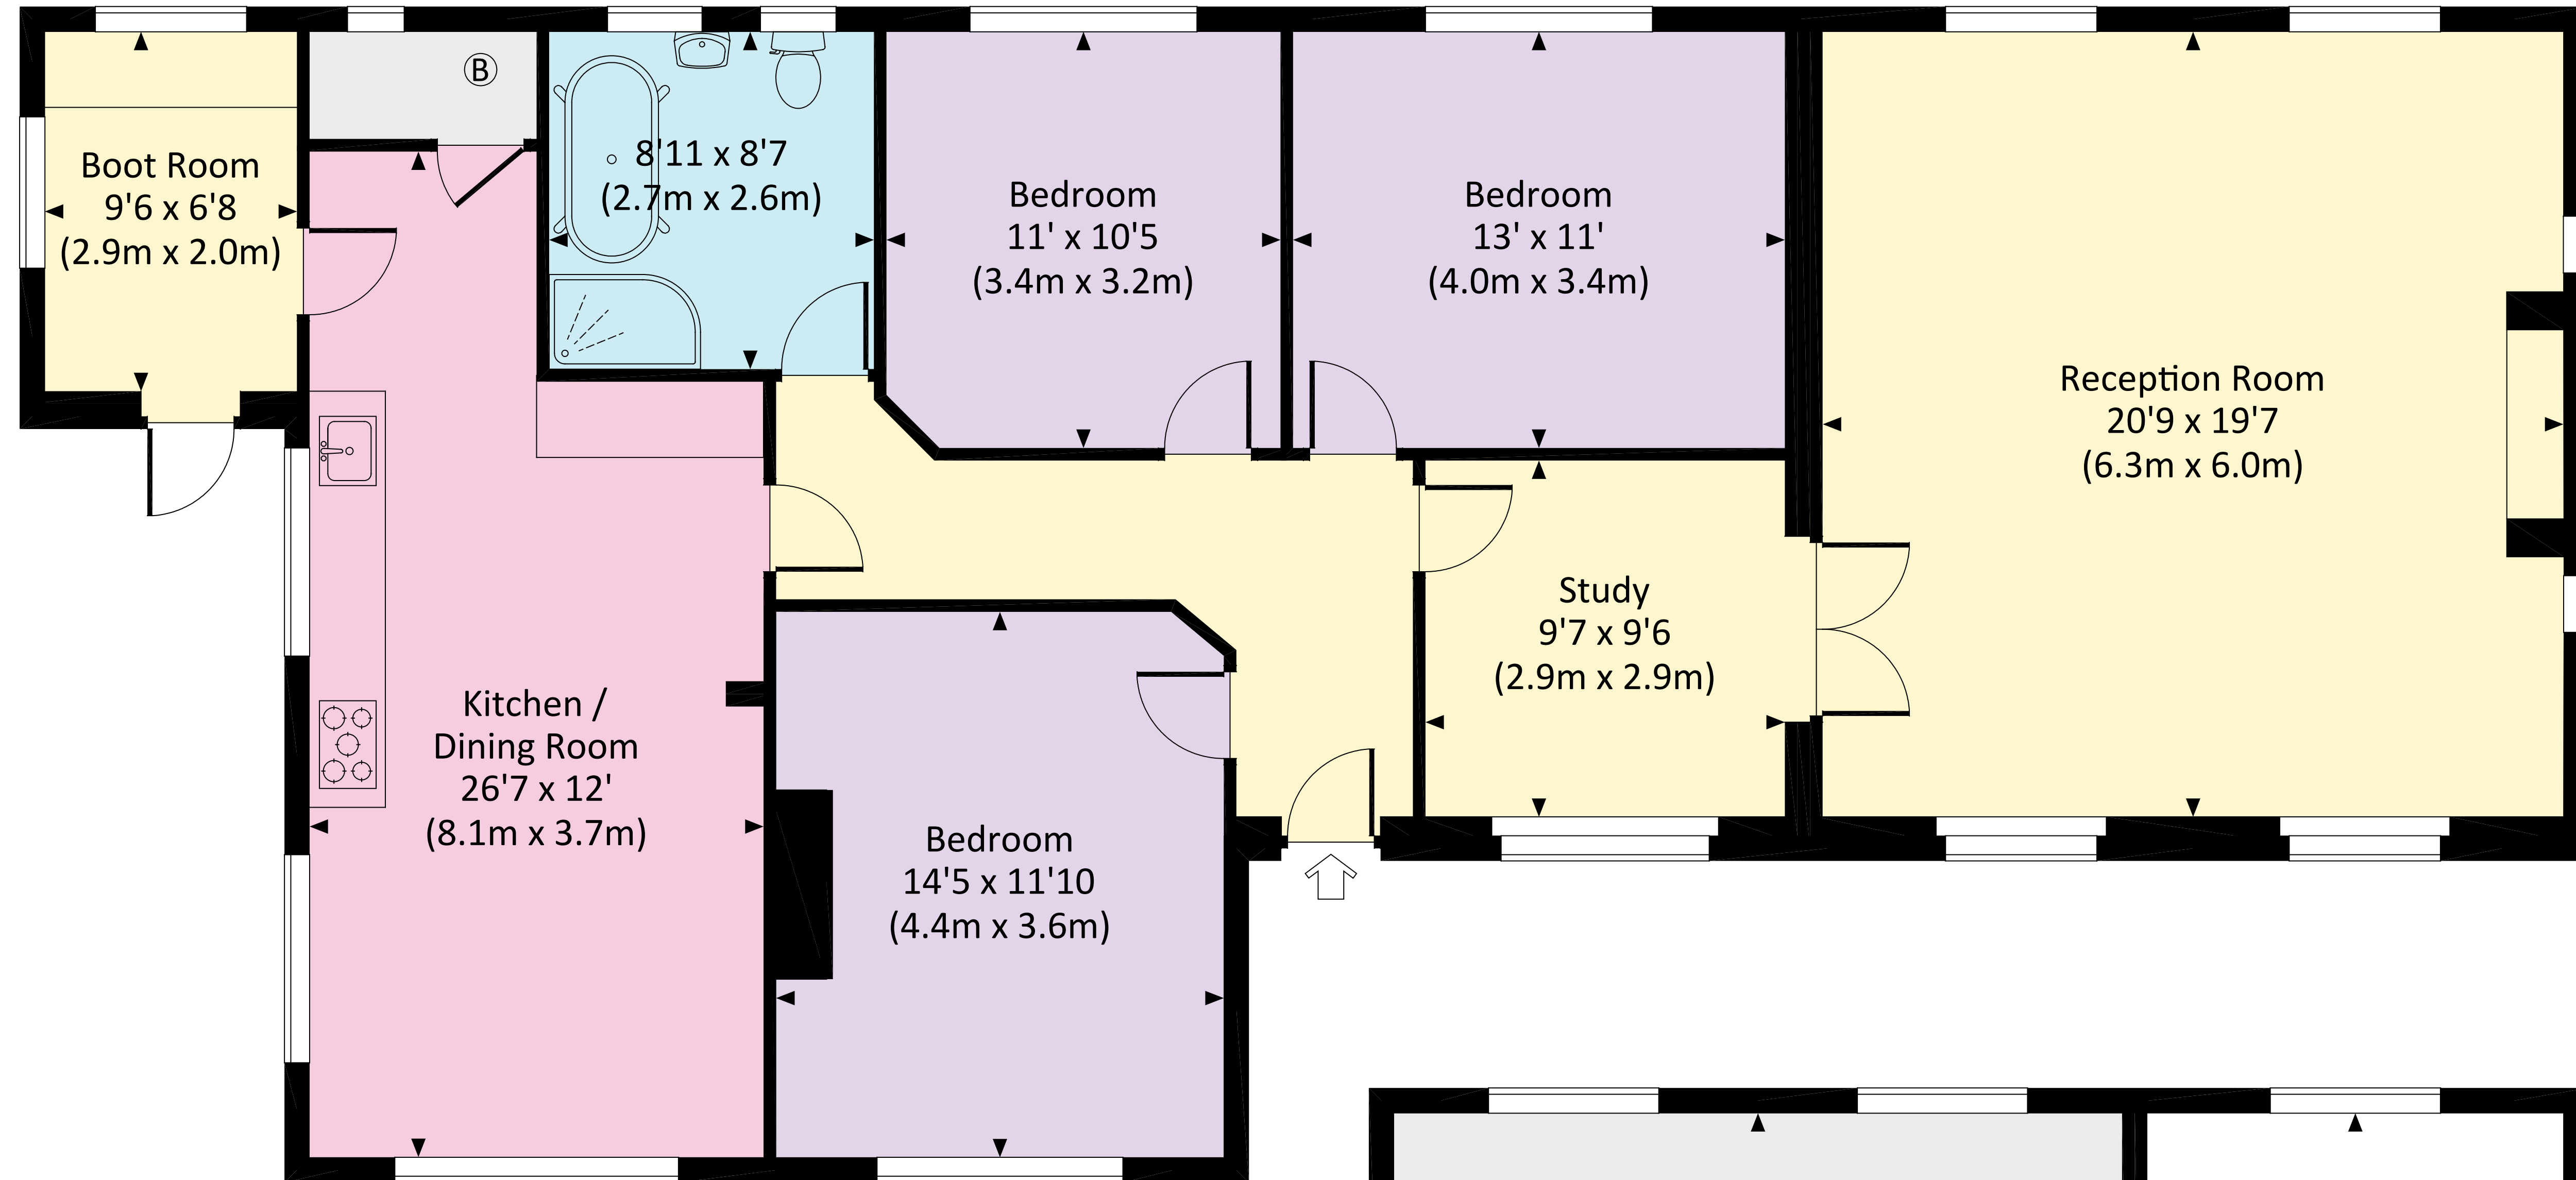

OAK TREE FARM, SANDHURST, GL2

Approx. gross internal area 1522 Sq Ft. / 141.4 Sq M.

Approx. gross internal area 2097 Sq Ft. / 194.8 Sq M. Inc. Garage

GROUND FLOOR