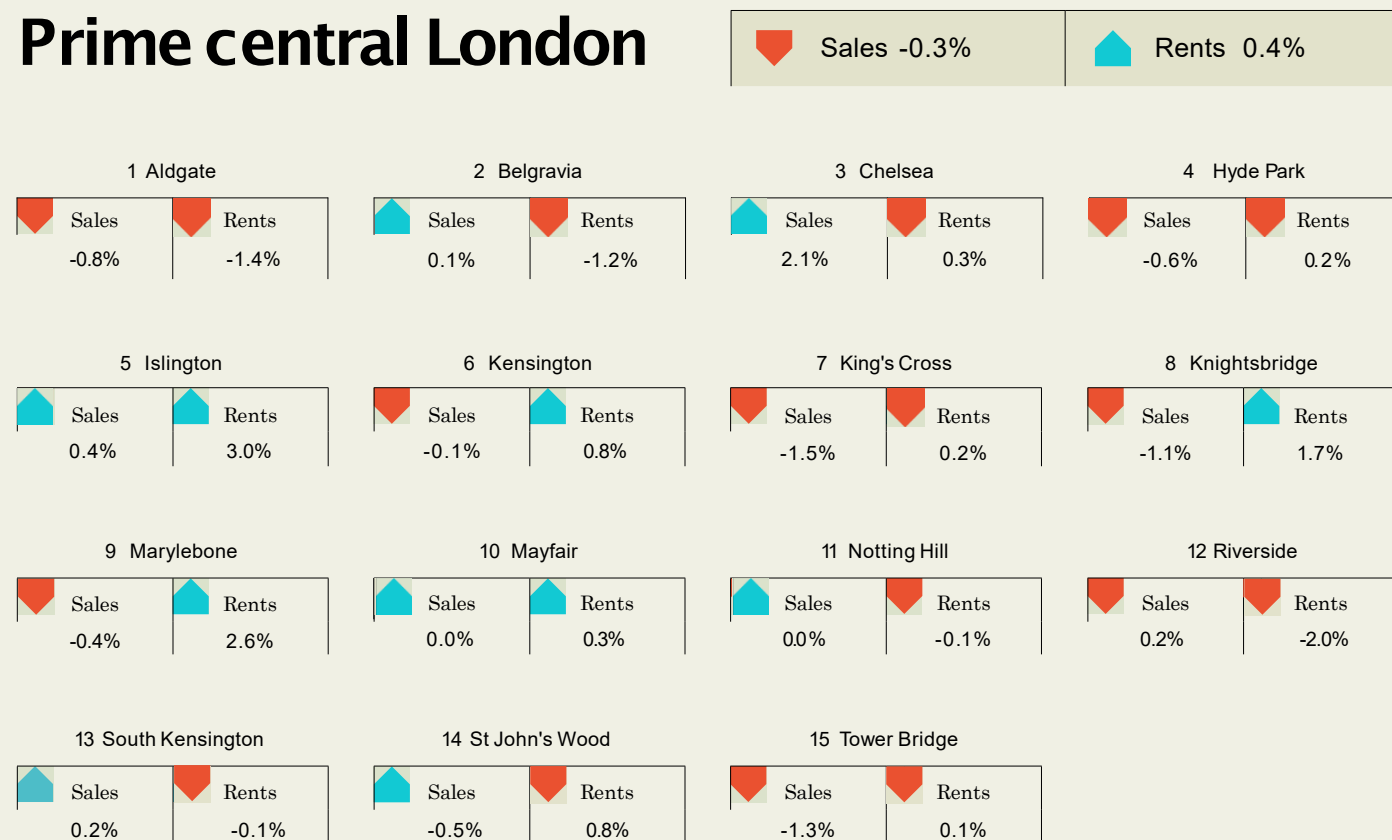

# Prime London price and rental growth

► June 2024, 3 month % change

## Prime central London

## Prime outer London

▲ Increase 
 ▼ Decrease 
 ● No change