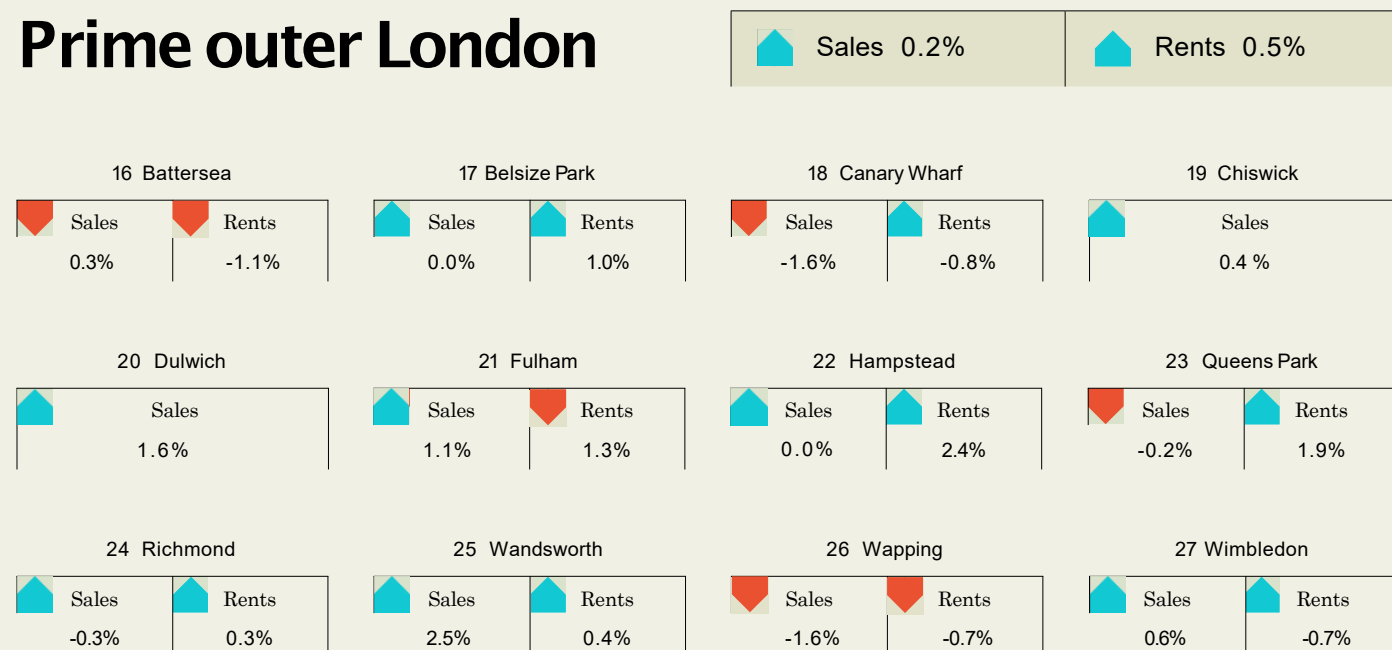

# Prime London price and rental growth

► June 2024, 3 month % change

## Prime central London

## Prime outer London

▲ Increase 
 ▼ Decrease 
 ● No change