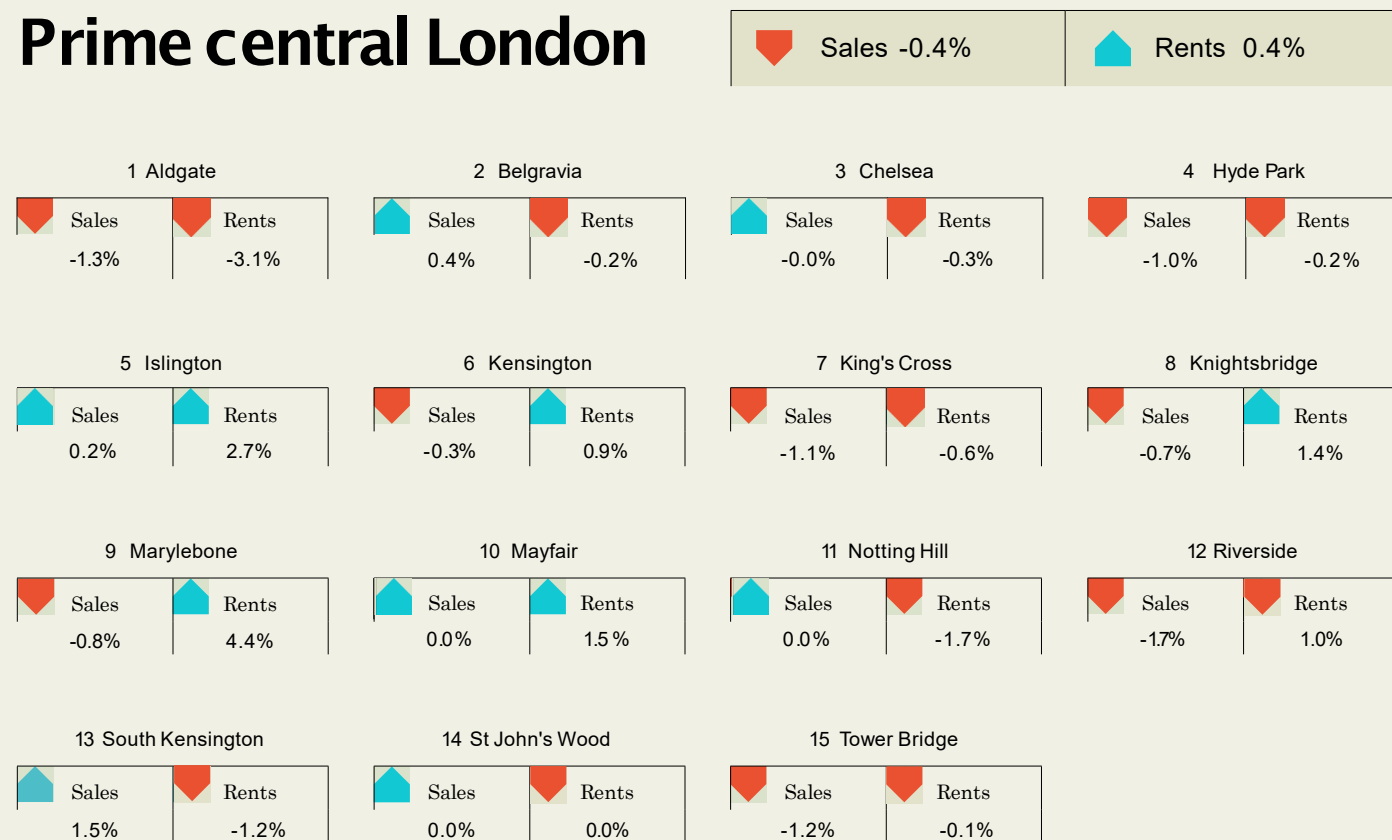

Prime London price and rental growth

► March 2024, three-month % change

Prime central London

Prime outer London

▲ Increase
 ▼ Decrease
 ● No change