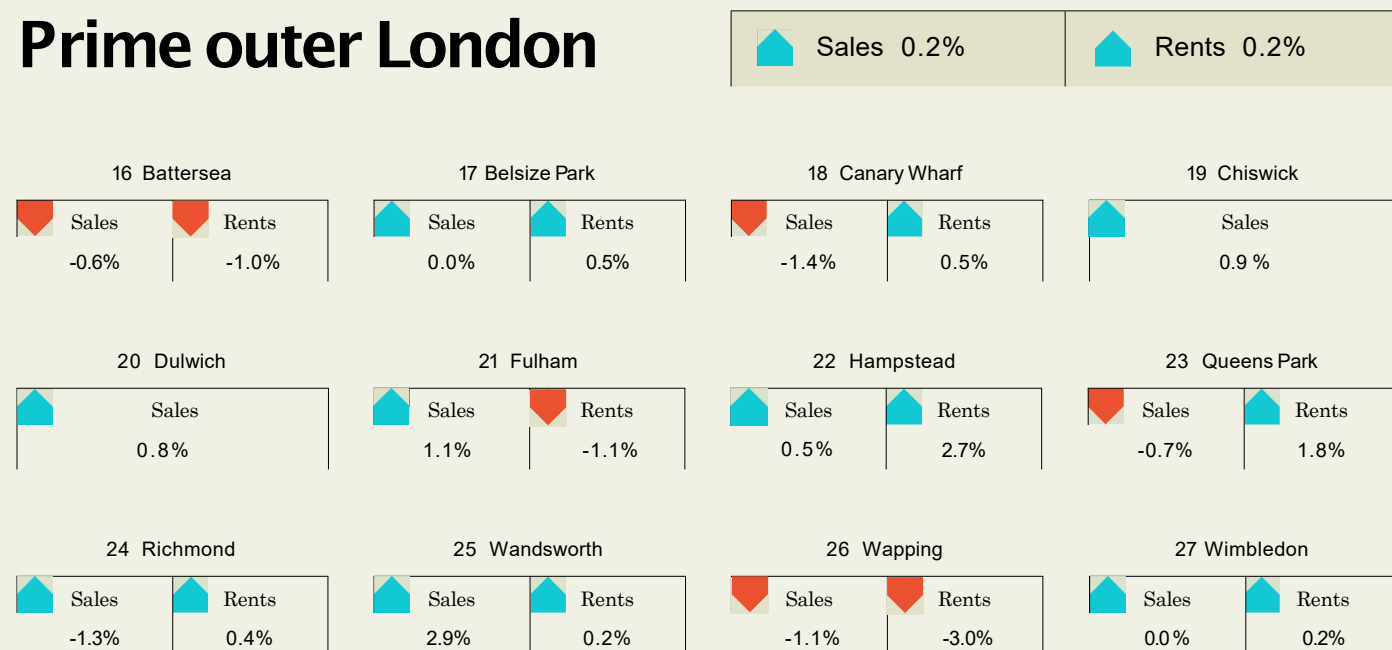

Prime London price and rental growth

► March 2024, three-month % change

Prime central London

Prime outer London

▲ Increase
 ▼ Decrease
 ● No change