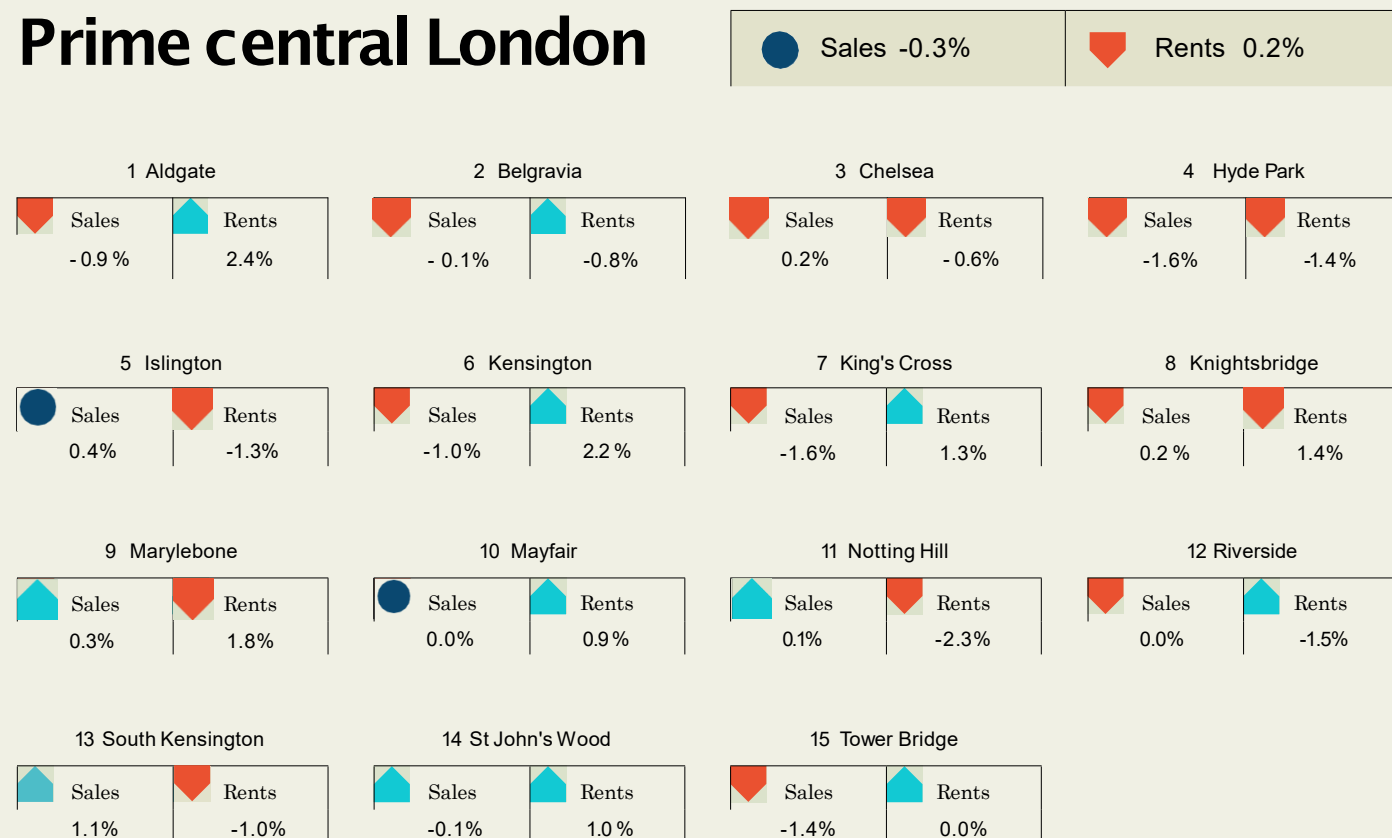

Prime London price and rental growth

► September 2024, 3 month % change

Prime central London

Prime outer London

▲ Increase
 ▼ Decrease
 ● No change